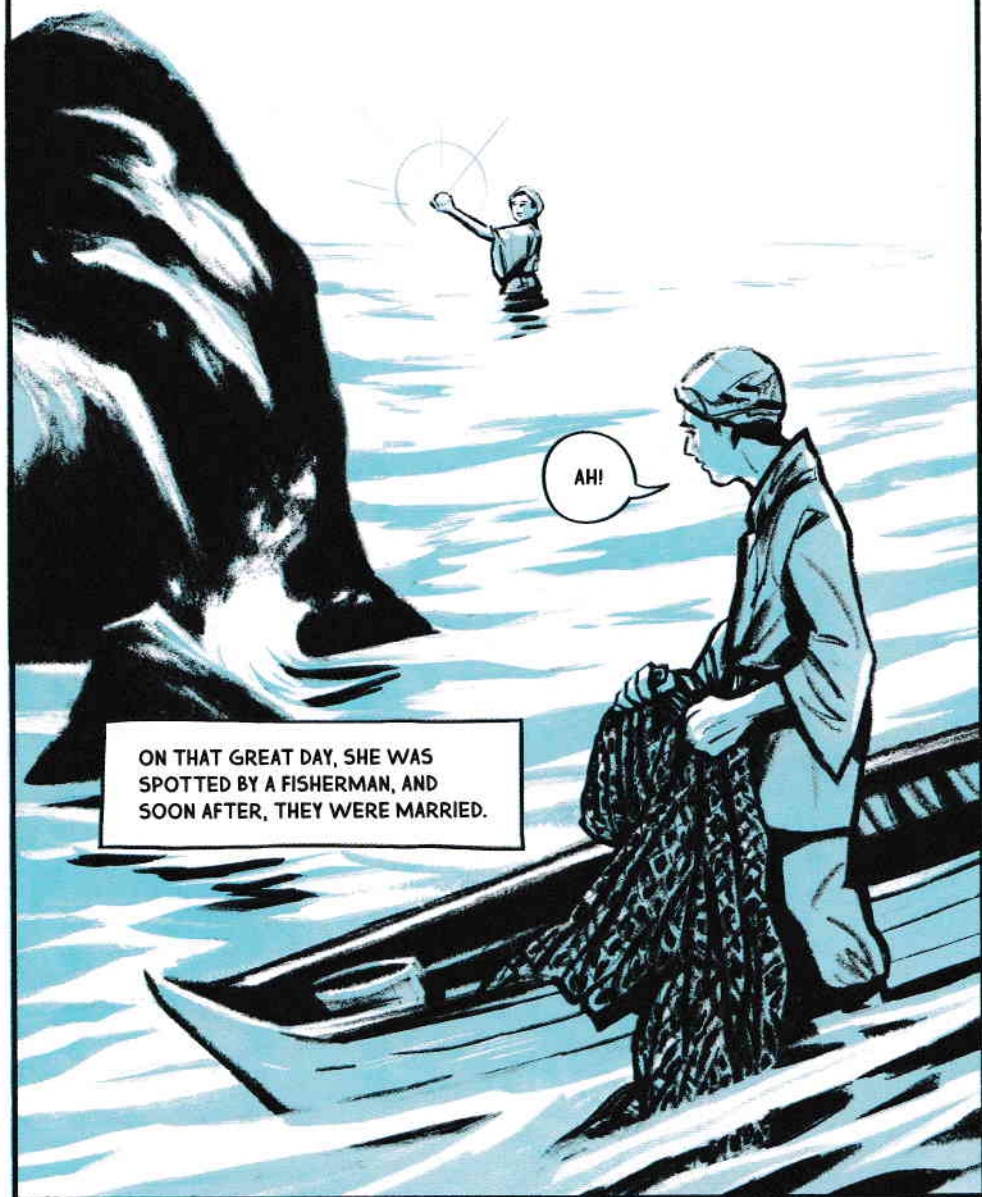

My sôsobo was a slip of a girl who could dive down a quarter of a mile, hold her breath for ten minutes, and surface again.

We know
books

She'd rise into sunlight, knife in one hand, prize in the other.

ON THAT GREAT DAY, SHE WAS
SPOTTED BY A FISHERMAN, AND
SOON AFTER, THEY WERE MARRIED.

UBRIS

We know

SHE GAVE BIRTH TO MY GRANDFATHER,
WHO HAD A SON AND A DAUGHTER.

THE SON WAS MY FATHER,
WHO MOVED TO AMERICA.